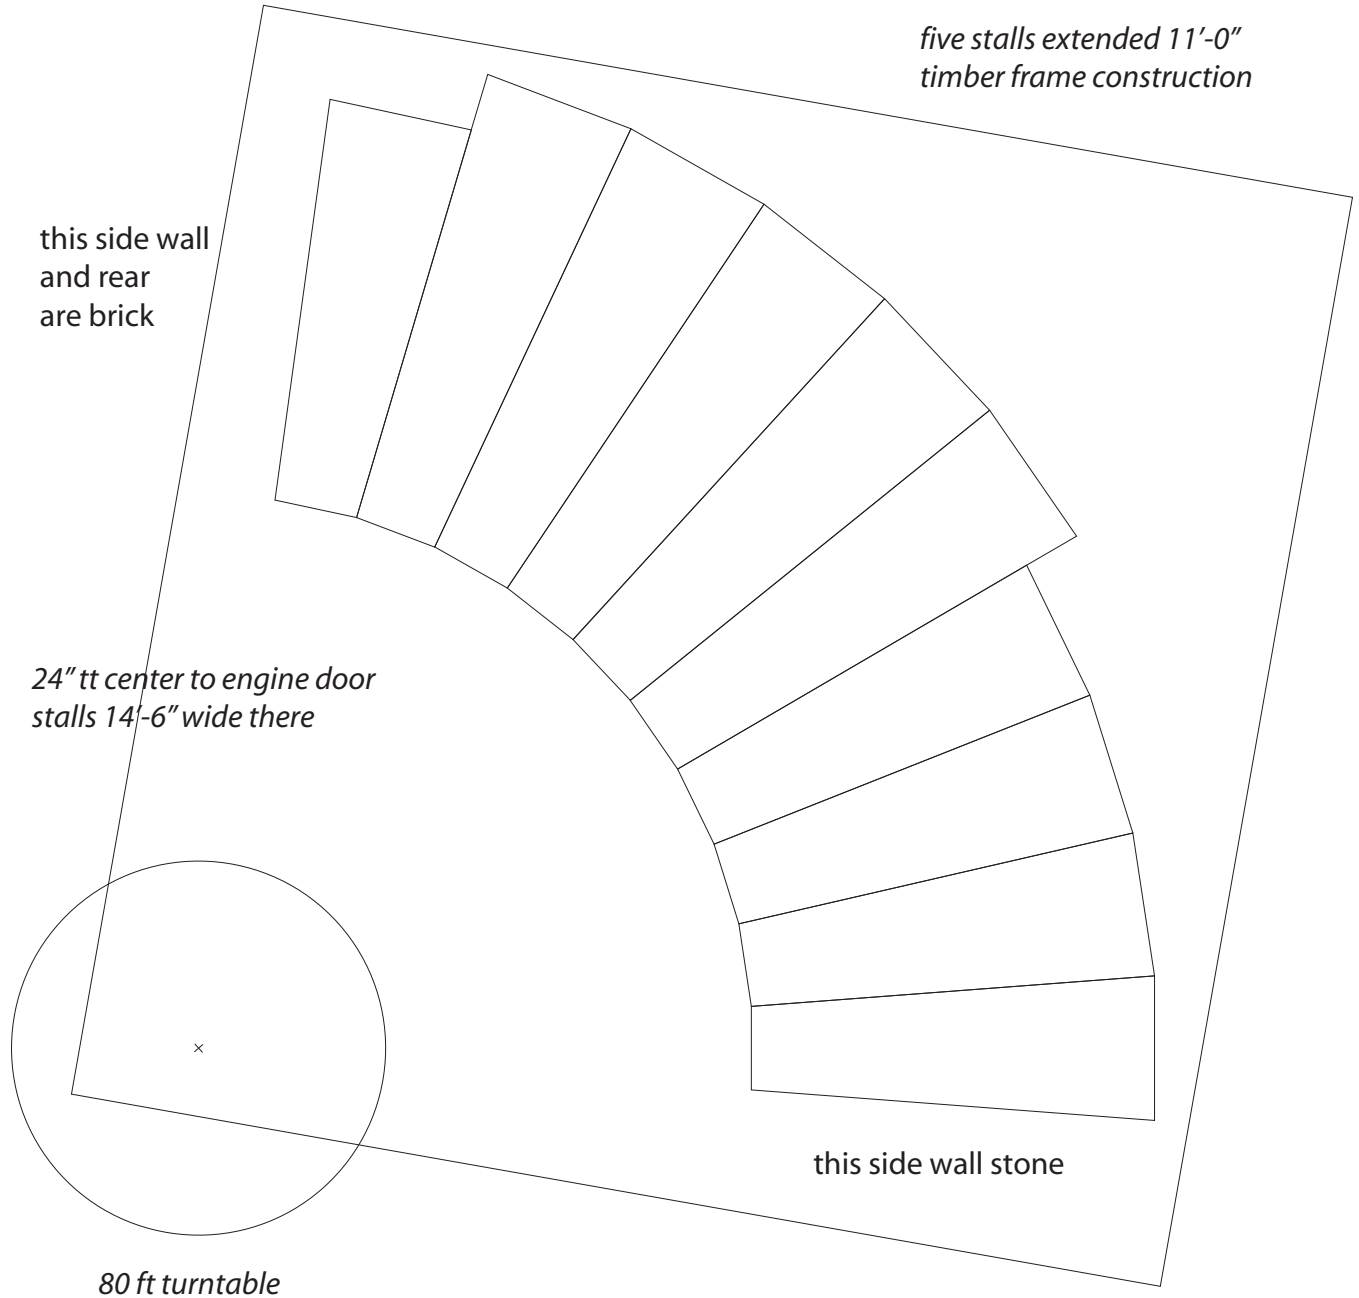

GUNNISON ROUNDHOUSE

O SCALE MODEL KIT BY C. C. CROW

regular stalls are 25'-0" wide at rear

*side walls are 71'-0" long
prototype is 67'-0"*

*five stalls extended 11'-0"
timber frame construction*

FULL MODEL SHOWN ON 4 X 4 SHEET OF PLYWOOD