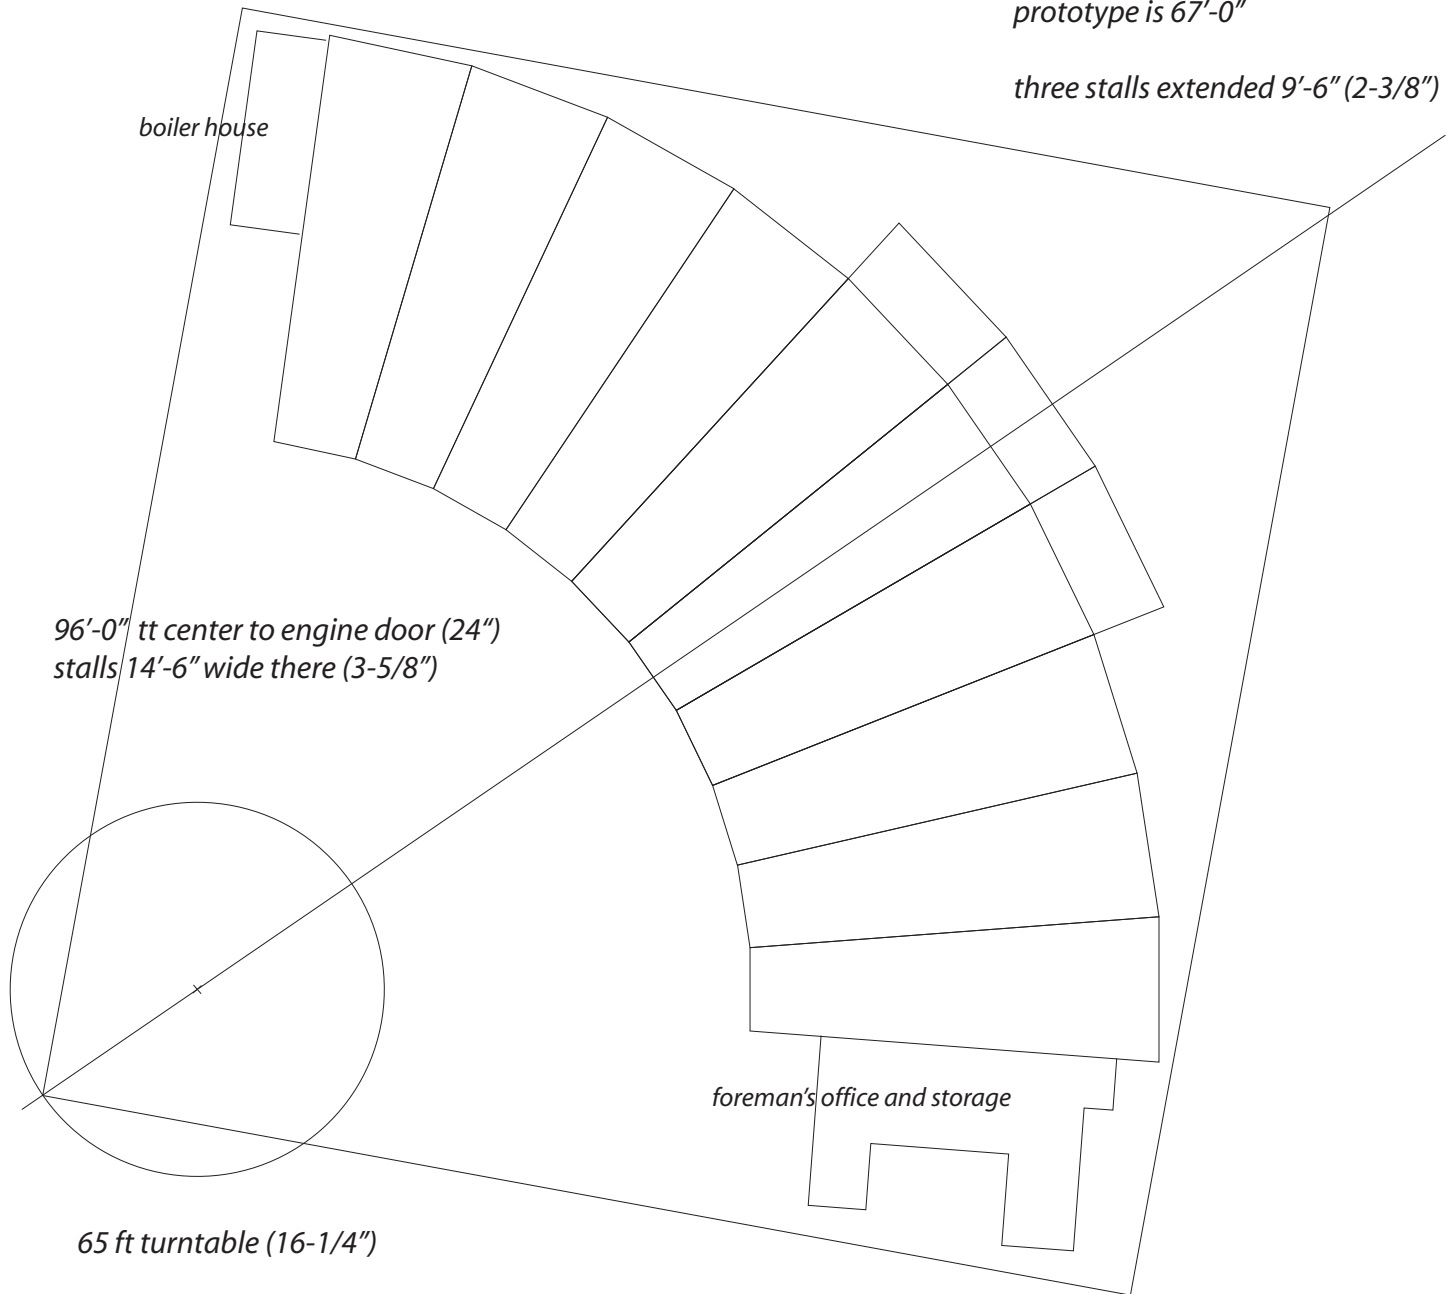

THE DURANGO ROUNDHOUSE

O SCALE MODEL KIT BY C. C. CROW

stalls are 25'-0" wide at rear (6-1/4")

*side walls are 71'-0" long (17-3/4")
prototype is 67'-0"*

three stalls extended 9'-6" (2-3/8")

FULL MODEL SHOWN ON 4 X 4 SHEET OF PLYWOOD